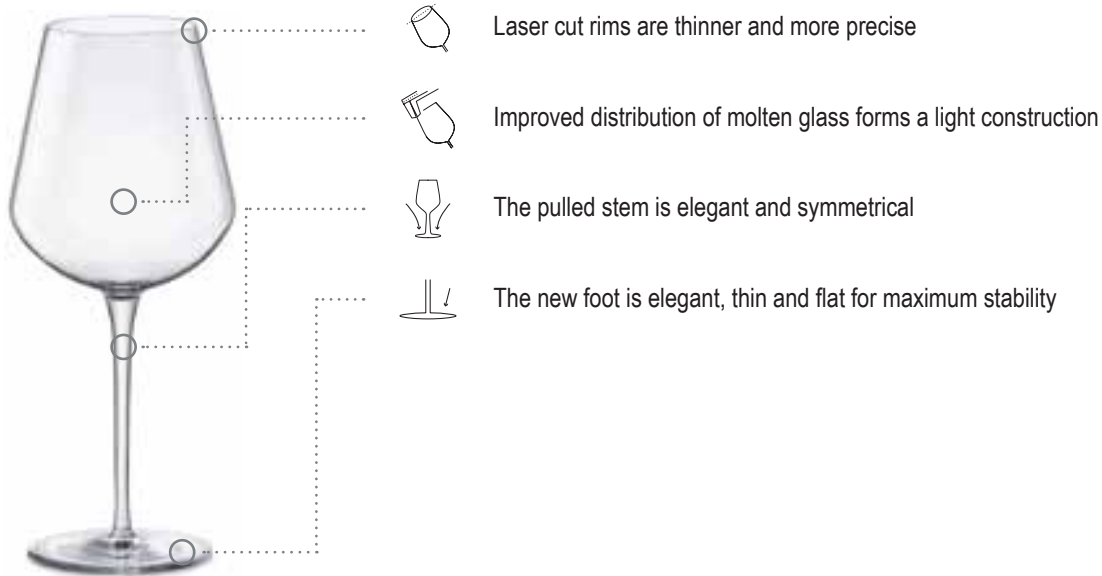

Style	XL	Large	Medium	Small
Item No	315-195	315-194	315-192	315-191
Capacity ml	640	560	470	380
Height mm	243	233	220	207
Diameter mm	104	100	95	89