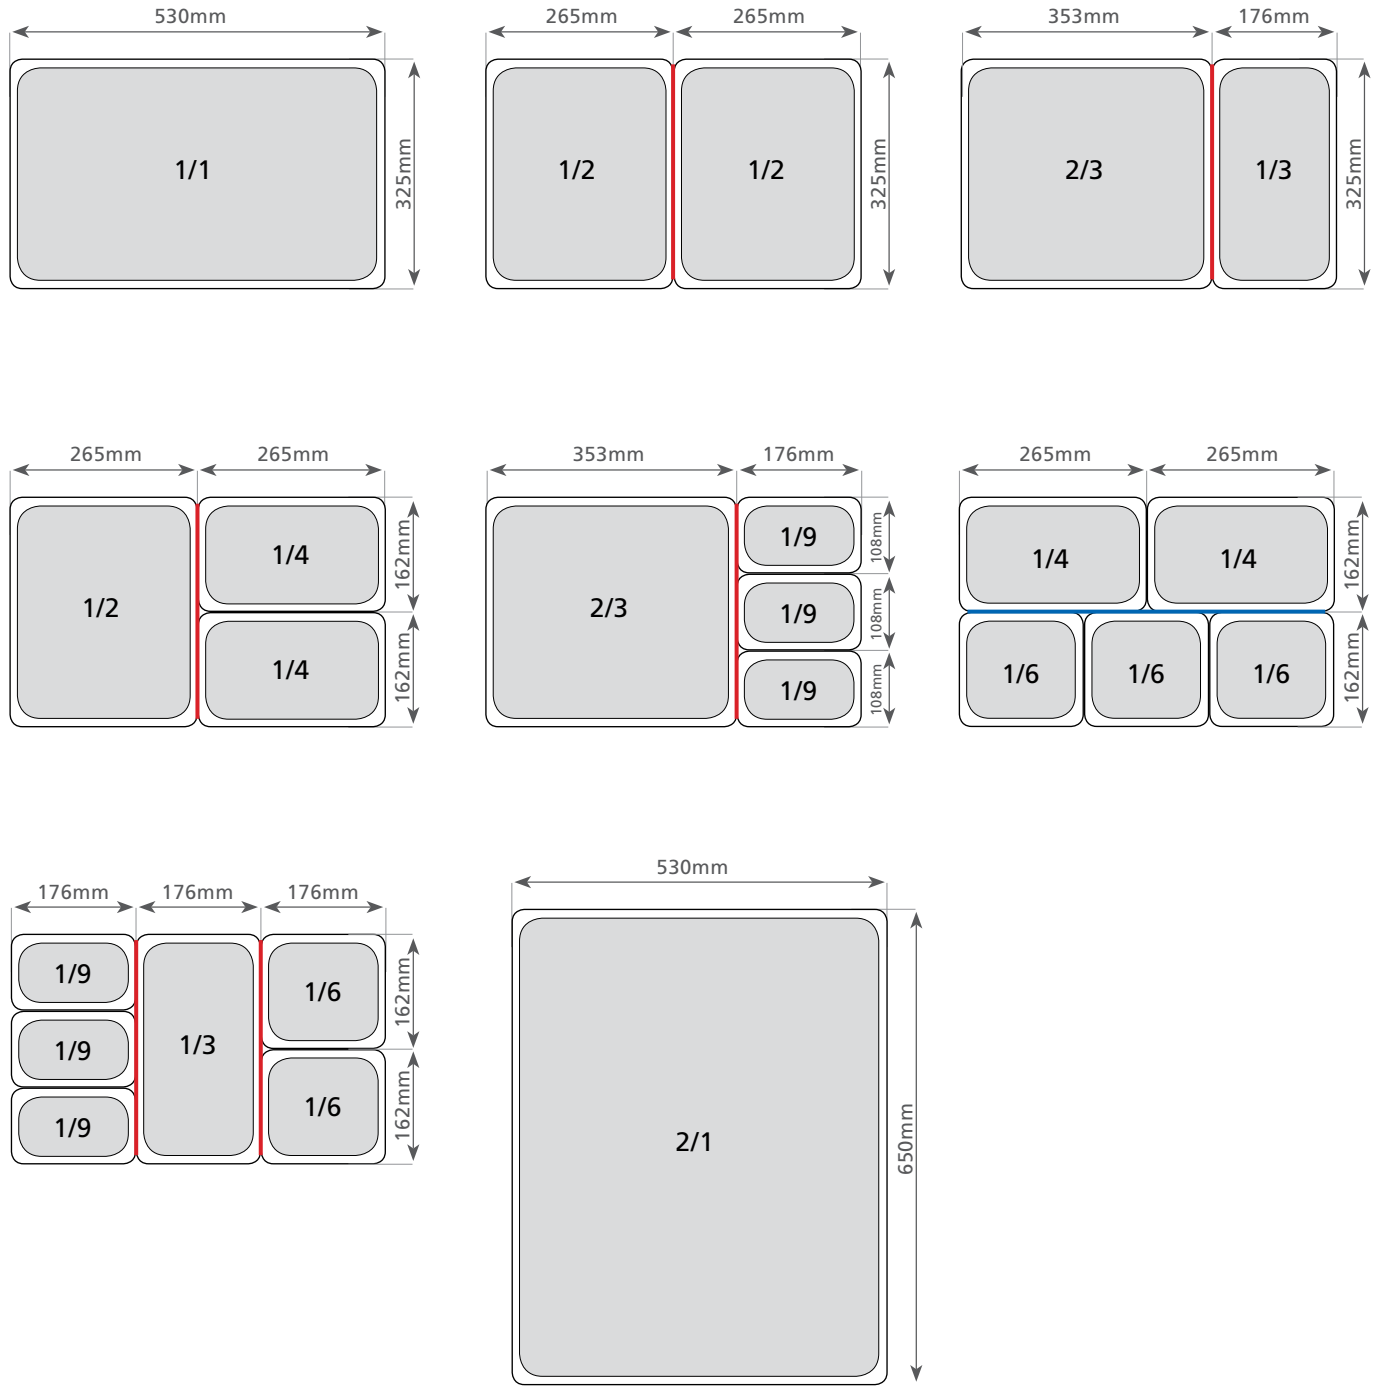

# FOOD PAN SIZE GUIDE

**ADAPTOR BAR KEY**

- 1/1
- 1/2

POLYPROPYLENE GASTRONORM PANS & LIDS

Temperatures from -40°C to 110°C

**1/1 SIZE**

530 x 325mm

Item No.	Depth	Capacity
<b>PPG1106P1</b>	65mm	8.70lt
<b>PPG1110P1</b>	100mm	13.3lt
<b>PPG1115P1</b>	150mm	19.6lt
<b>PPG1120P1</b>	200mm	25.5lt