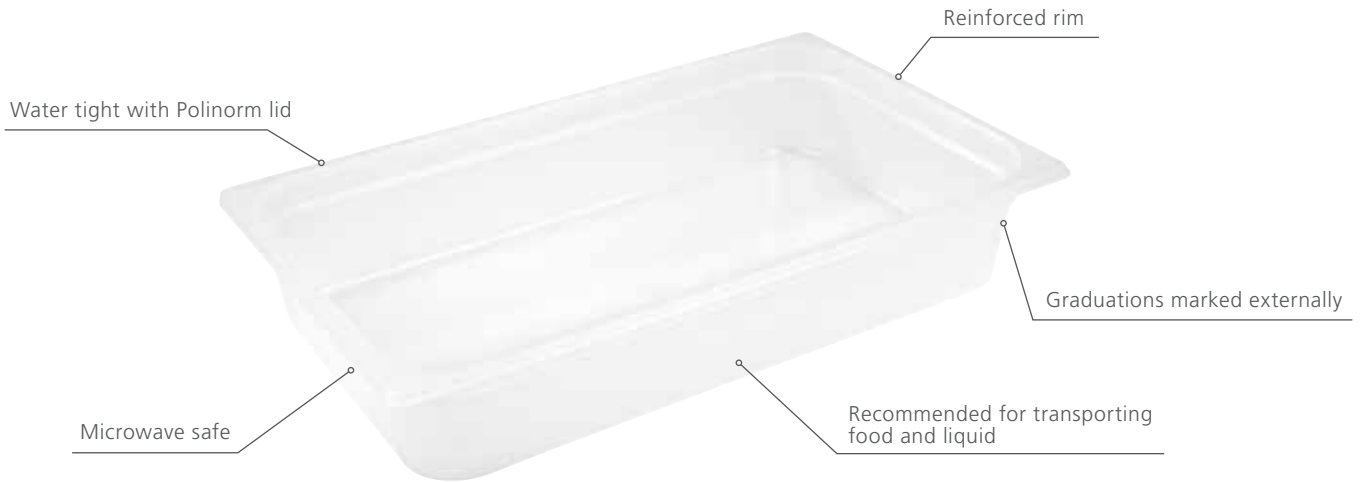

# FOOD PAN SIZE GUIDE

**ADAPTOR BAR KEY**

- 1/1
- 1/2

POLYPROPYLENE GASTRONORM PANS & LIDS

Temperatures from -40°C to 110°C

**1/1 SIZE**

530 x 325mm

Item No.	Depth	Capacity
<b>PPG1106P1</b>	65mm	8.70lt
<b>PPG1110P1</b>	100mm	13.3lt
<b>PPG1115P1</b>	150mm	19.6lt
<b>PPG1120P1</b>	200mm	25.5lt